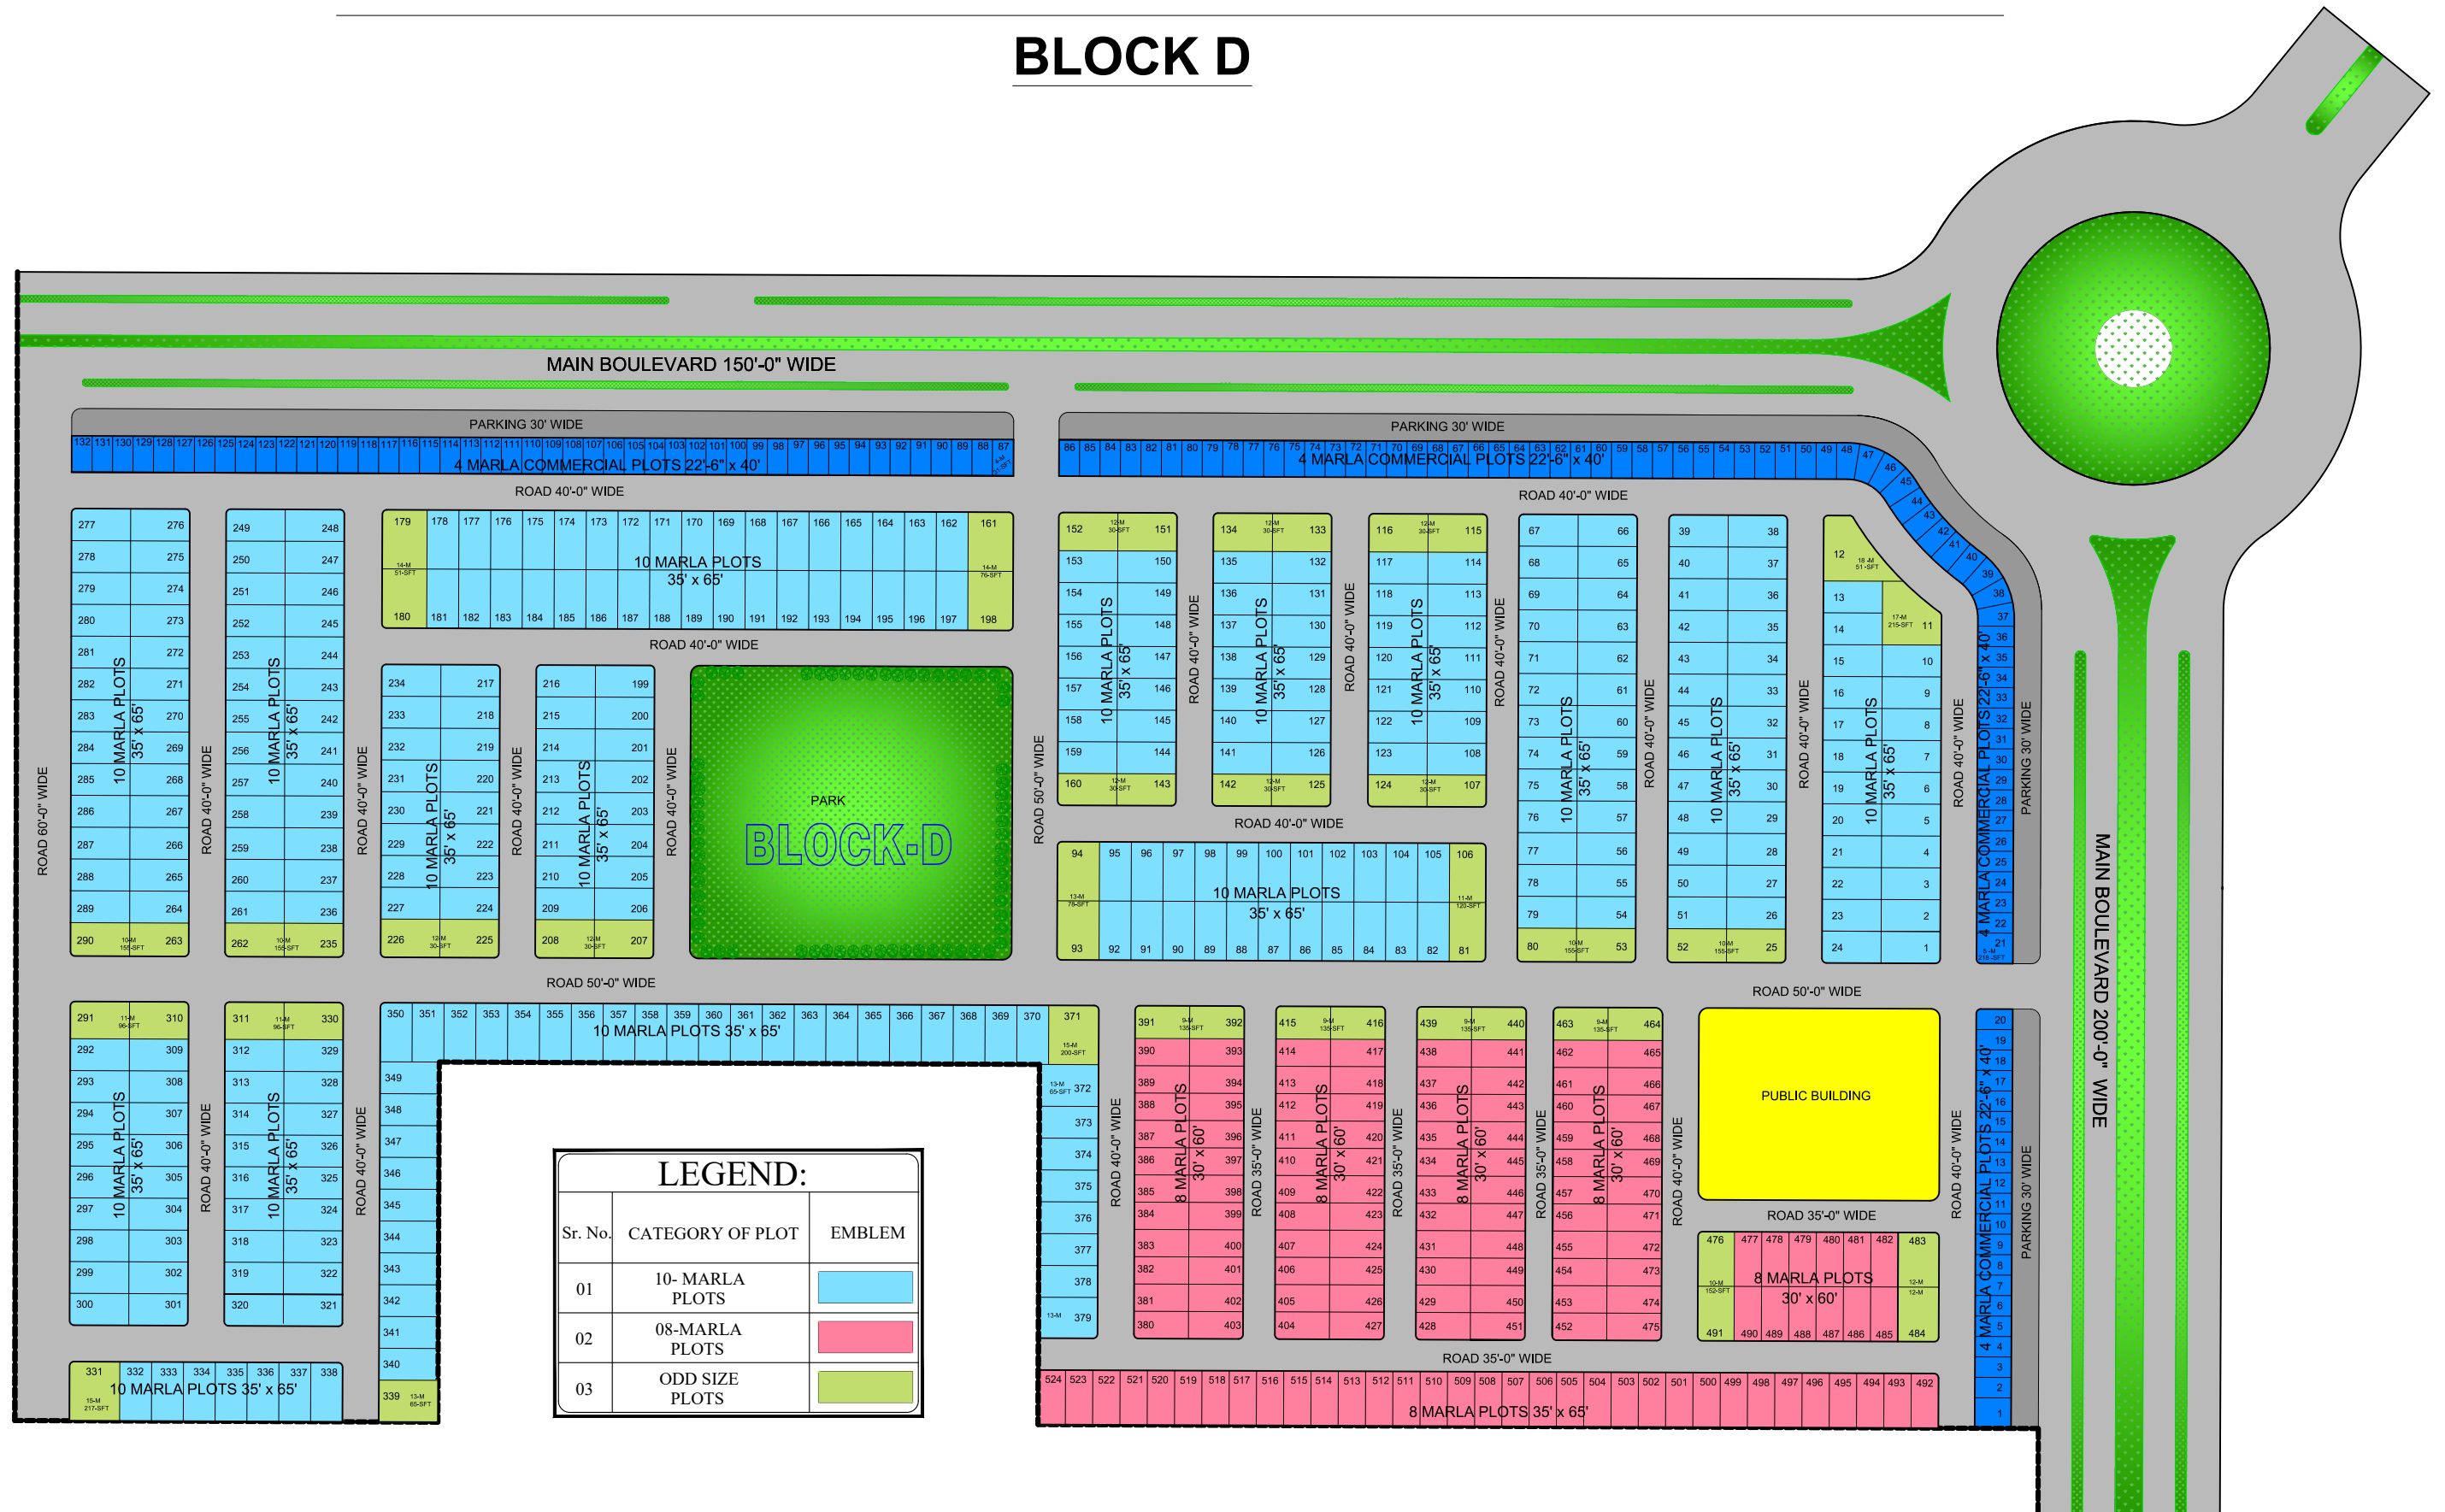

AL-REHMAN GARDEN PHASE VII

BLOCK D

LEGEND:

Sr. No.	CATEGORY OF PLOT	EMBLEM
01	10- MARLA PLOTS	
02	08-MARLA PLOTS	
03	ODD SIZE PLOTS	