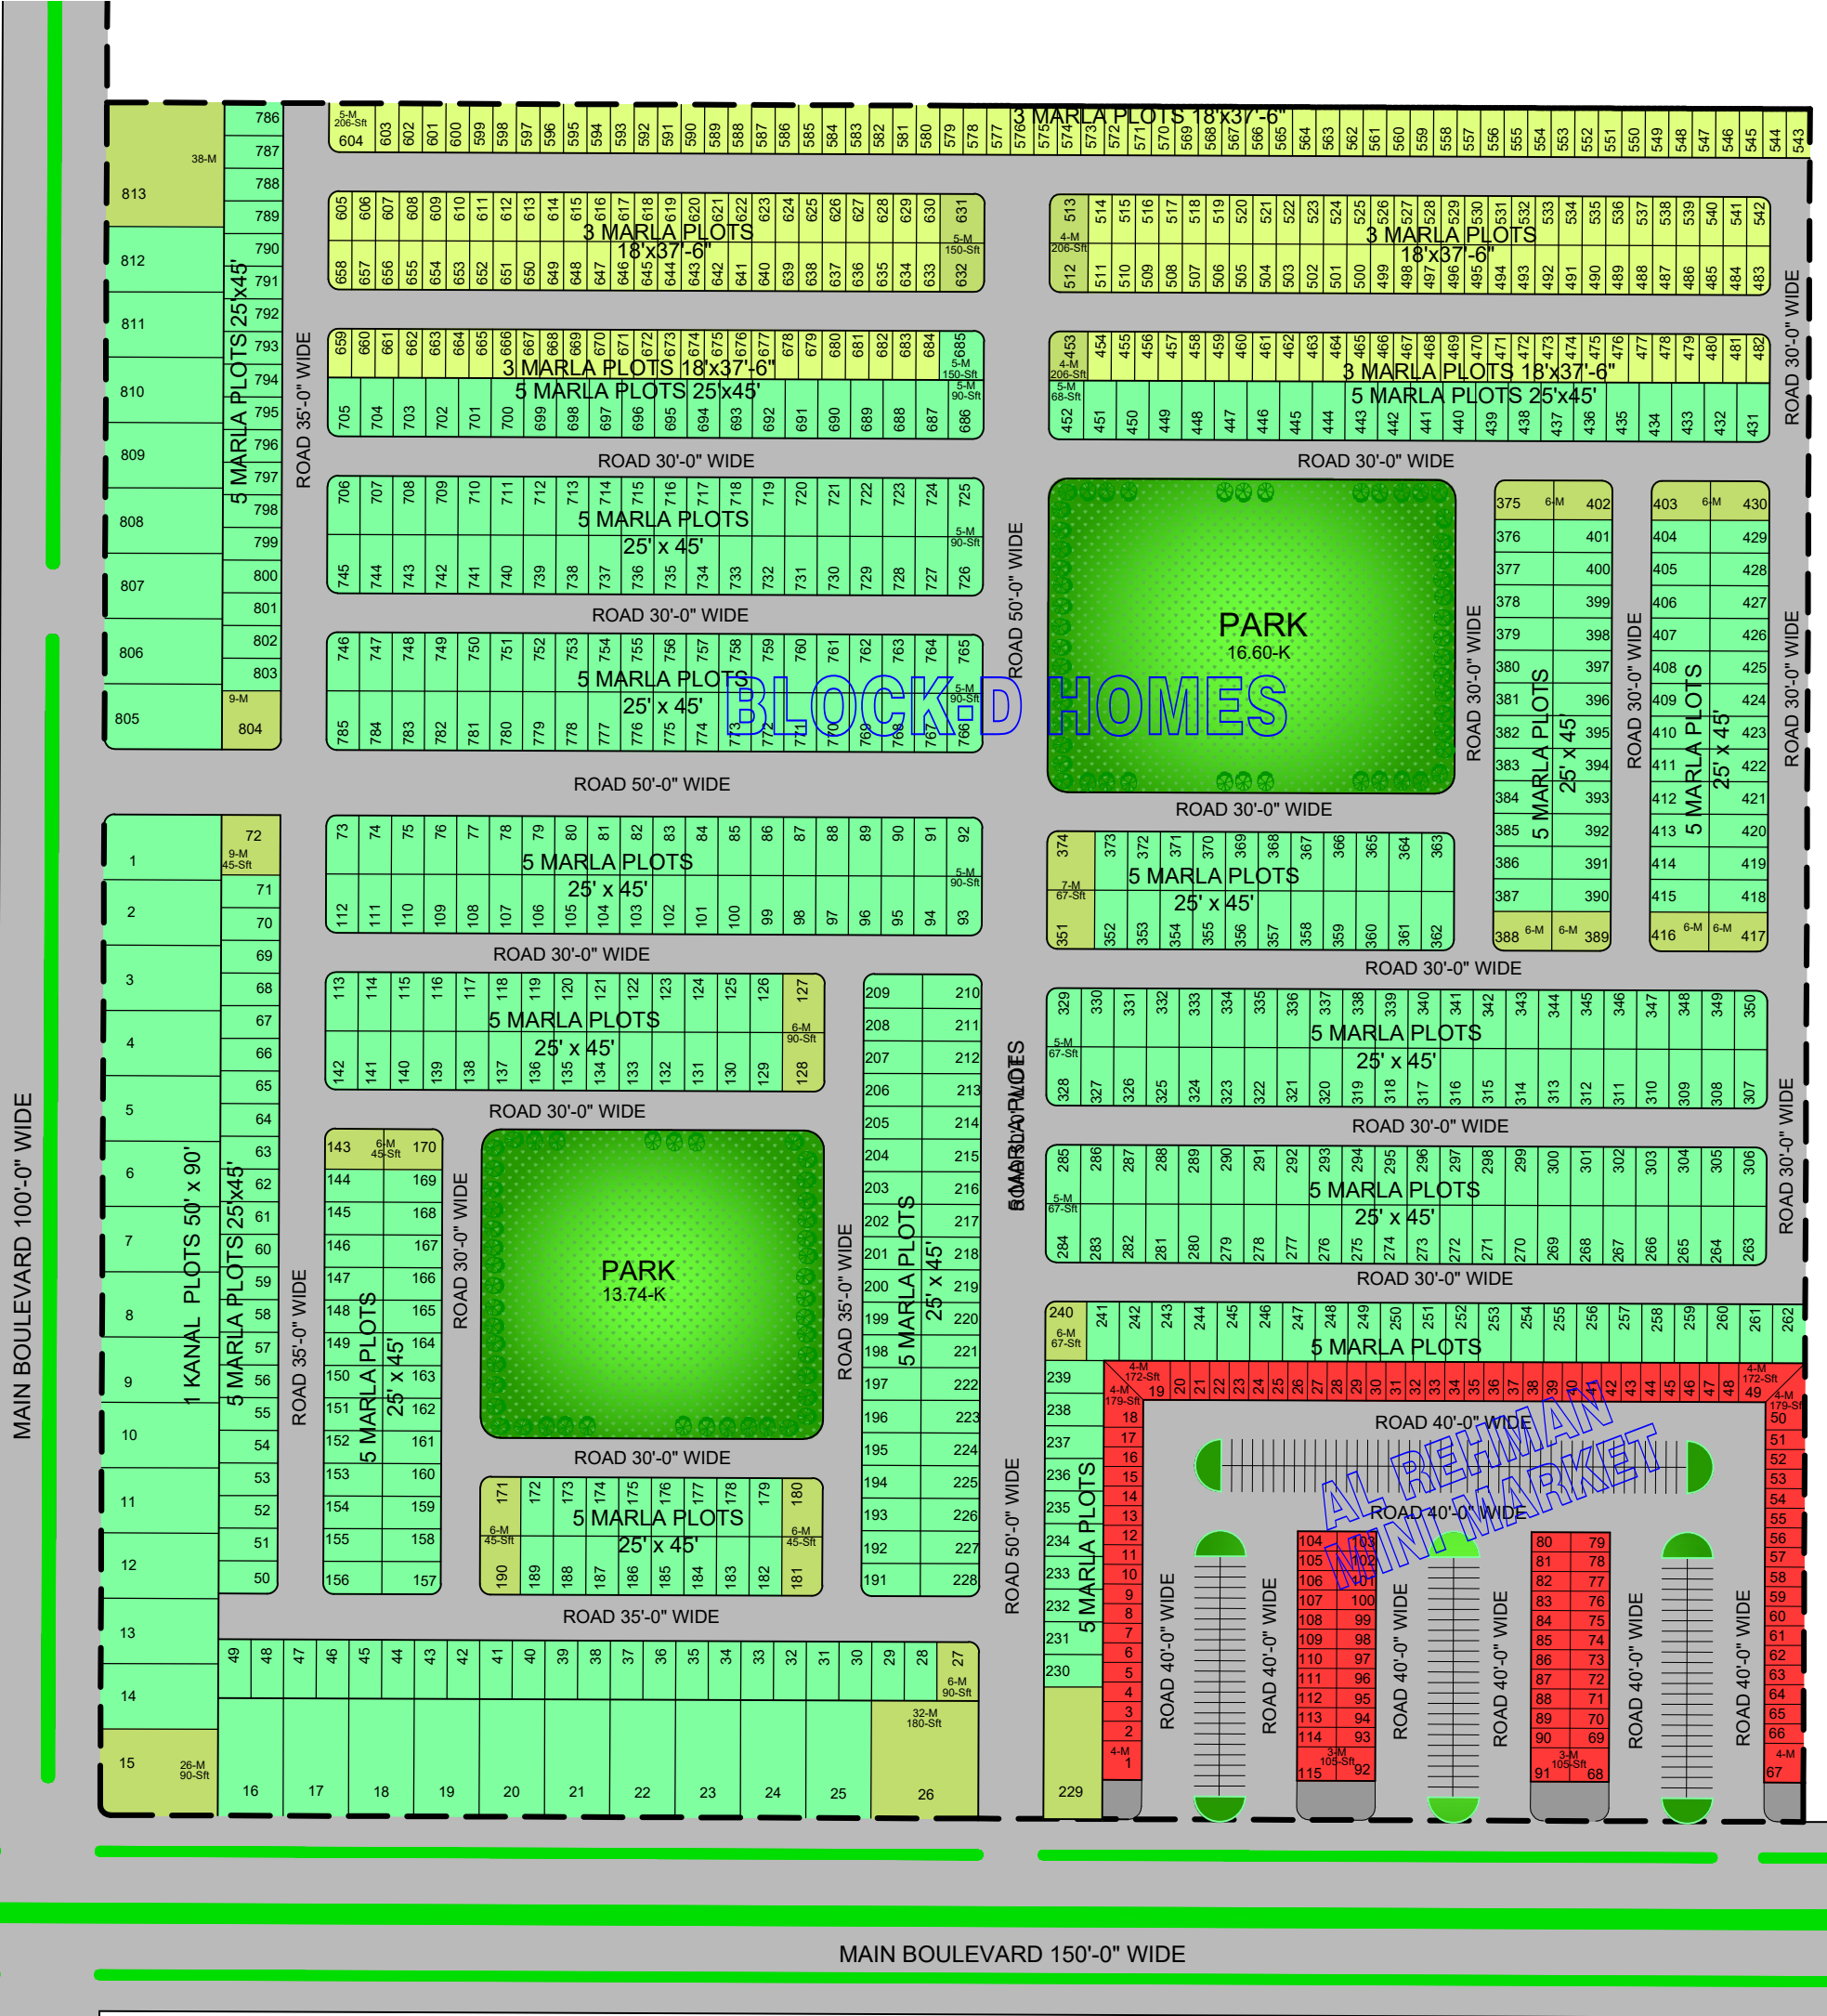

AL-REHMAN GARDEN PHASE VII

BLOCK D HOMES

LEGEND:

Sr. No.	CATEGORY OF PLOT	EMBLEM	Sr. No.	CATEGORY OF PLOT	EMBLEM	Sr. No.	CATEGORY OF PLOT	EMBLEM
01	10- MARLA PLOTS		03	05-MARLA PLOTS		05	ODD SIZE PLOTS	
02	08-MARLA PLOTS		04	03-MARLA PLOTS		06	2- MARLA COMMERCIAL	